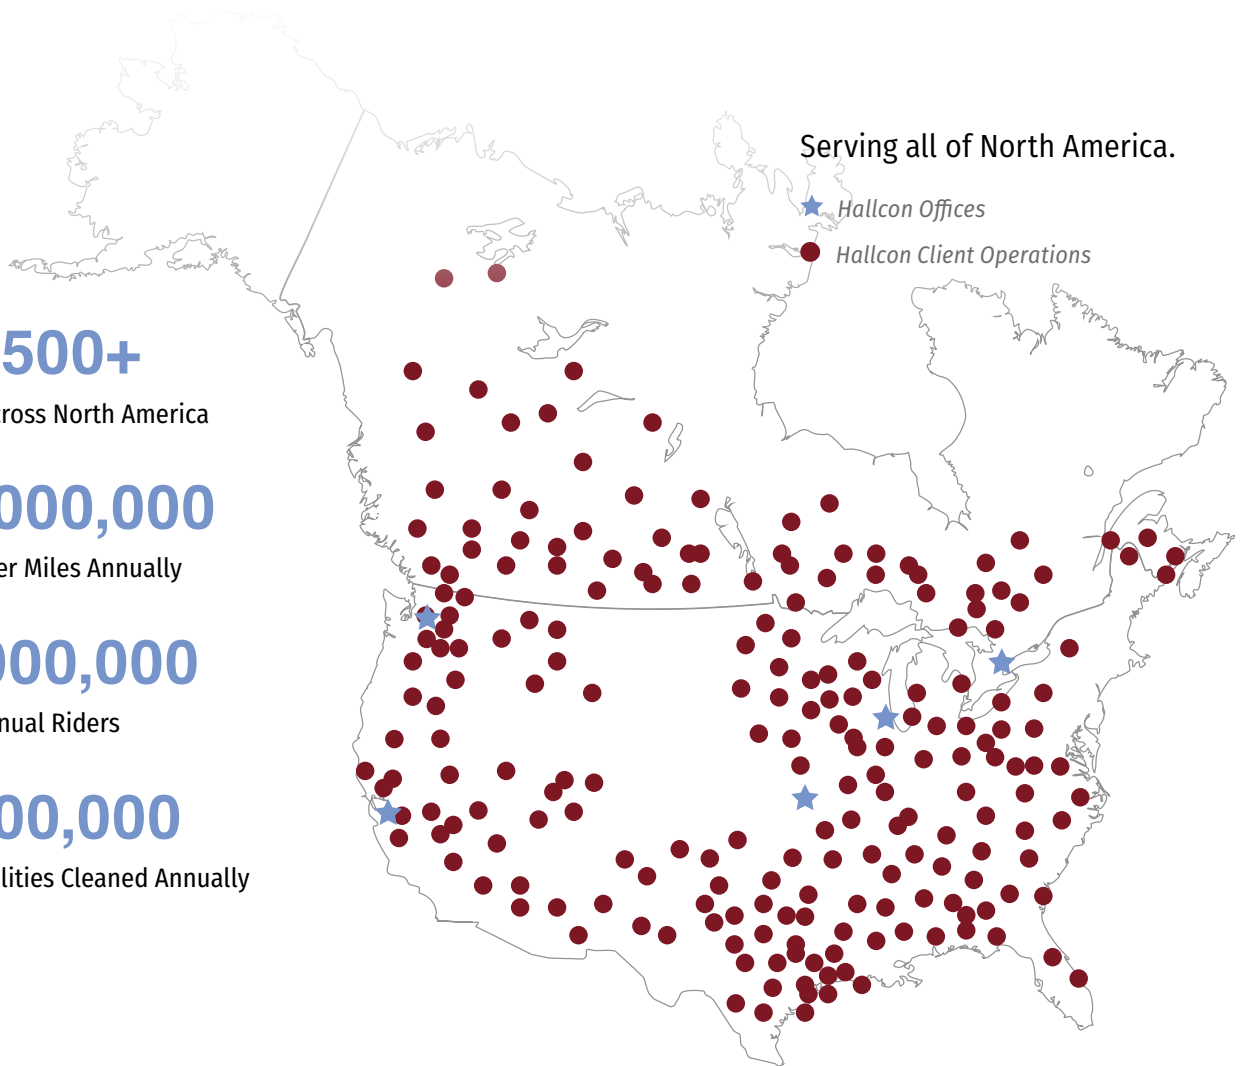

Do not accept the status quo.

Your riders deserve more. Hallcon delivers it.

Serving all of North America.

★ Hallcon Offices

● Hallcon Client Operations

2,500+

Vehicles Across North America

150,000,000

Passenger Miles Annually

12,000,000

Annual Riders

1,000,000

Vehicles & Facilities Cleaned Annually

Hallcon Locations

Lenexa, KS Chicago, IL Toronto, ON ★ Fremont, CA ★ San Jose, CA ★ Redmond, WA

★ EV Operations Centers